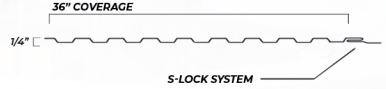

**EXPOSED FASTENER  
PANELS**

**Panel Info**

29ga & 26ga availability  
36" wide with 4" ribs at 4" spacing  
Lo-profile liner panel and wall panel  
Great for interior applications

**Fastener Details**

Use 10x1 Lo-Pros for OSB, 10x1½ for  
lumber applications.  
Use 10x1 for trim.

**STANDARD TRIM**

**OUTSIDE CORNER**

**INSIDE CORNER**

**L-BASE**

**Z-STRIP**

**BROOM BASE**

**1/4\"/>**