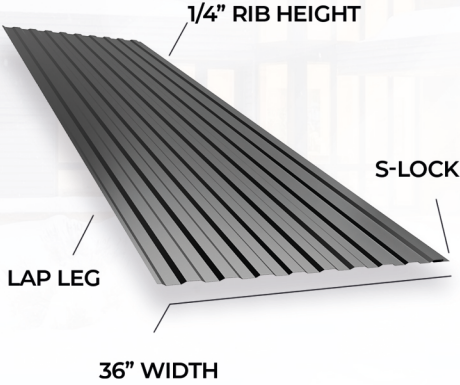

**EXPOSED FASTENER  
PANELS**

**Panel Info**

29ga & 26ga availability  
36" wide with 4" ribs at 4" spacing  
Lo-profile liner panel and wall panel  
Great for interior applications

**Fastener Details**

Use 10x1 Lo-Pros for OSB, 10x1½ for  
lumber applications.  
Use 10x1 for trim.

**STANDARD TRIM**

**OUTSIDE CORNER**

**INSIDE CORNER**

**L-BASE**

**Z-STRIP**

**BROOM BASE**

**1/4\"/>**