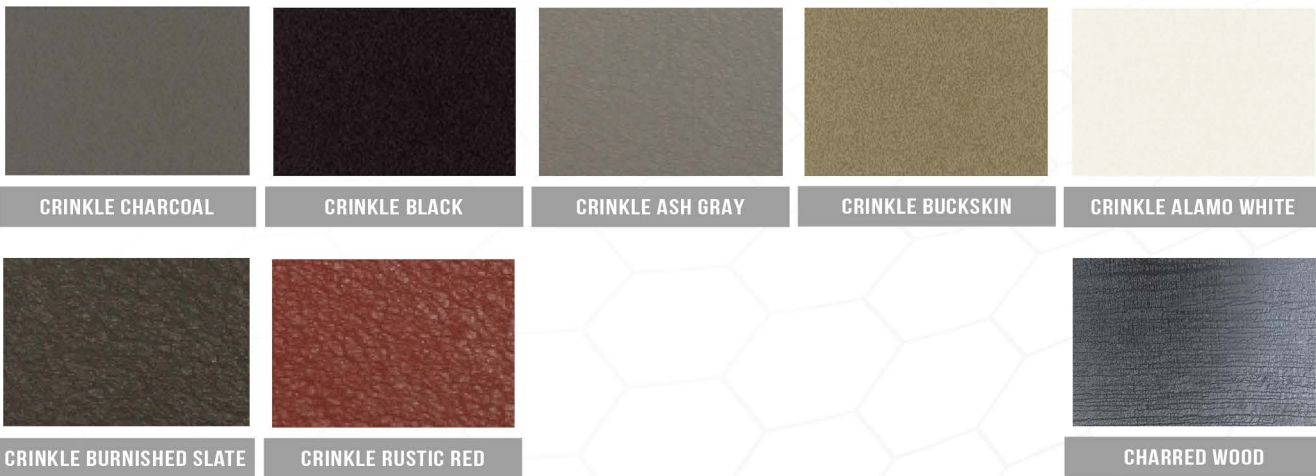

Tan*

Taupe*

Dark Brown*

Koko Brown*

Burnished Slate*

Desert Brown

Aged Copper*

Copper Metallic*

Bright Red

All Steel Red

Colonial Red

HG Red

Berry

Forest Green*

Evergreen*

Medium Green

Hawaiian Blue*

Gallery Blue*

Black*

Dark Gray*

Light Gray*

Galvalume*

Crinkle B. Slate*

Crinkle Black*

10" SIDING PANEL OPTIONS

26GA STANDARD COLORS

26GA CRINKLE OPTIONS

PROFILES

BOARD AND BATTEN

DOUBLE 5"

DOUBLE 5" DUTCH

1-888-21-STEEL