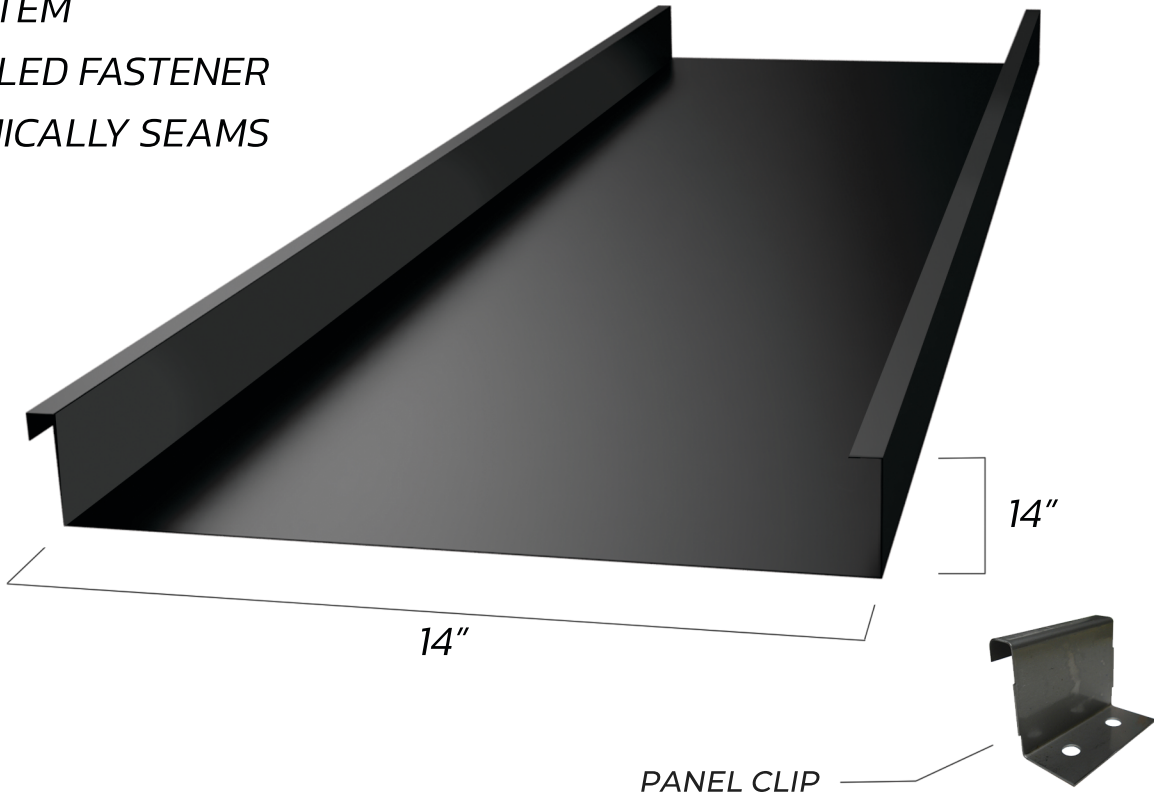

14" PANEL COVERAGE
 2" RIB HEIGHT
 CLIP SYSTEM
 CONCEALED FASTENER
 MECHANICALLY SEAMS

FOR USE AS ROOFING / SIDING PANEL

***24G, 22G PVDF/KYNAR FINISH**

*ALTERNATE MATERIALS/FINISH AVAILABLE