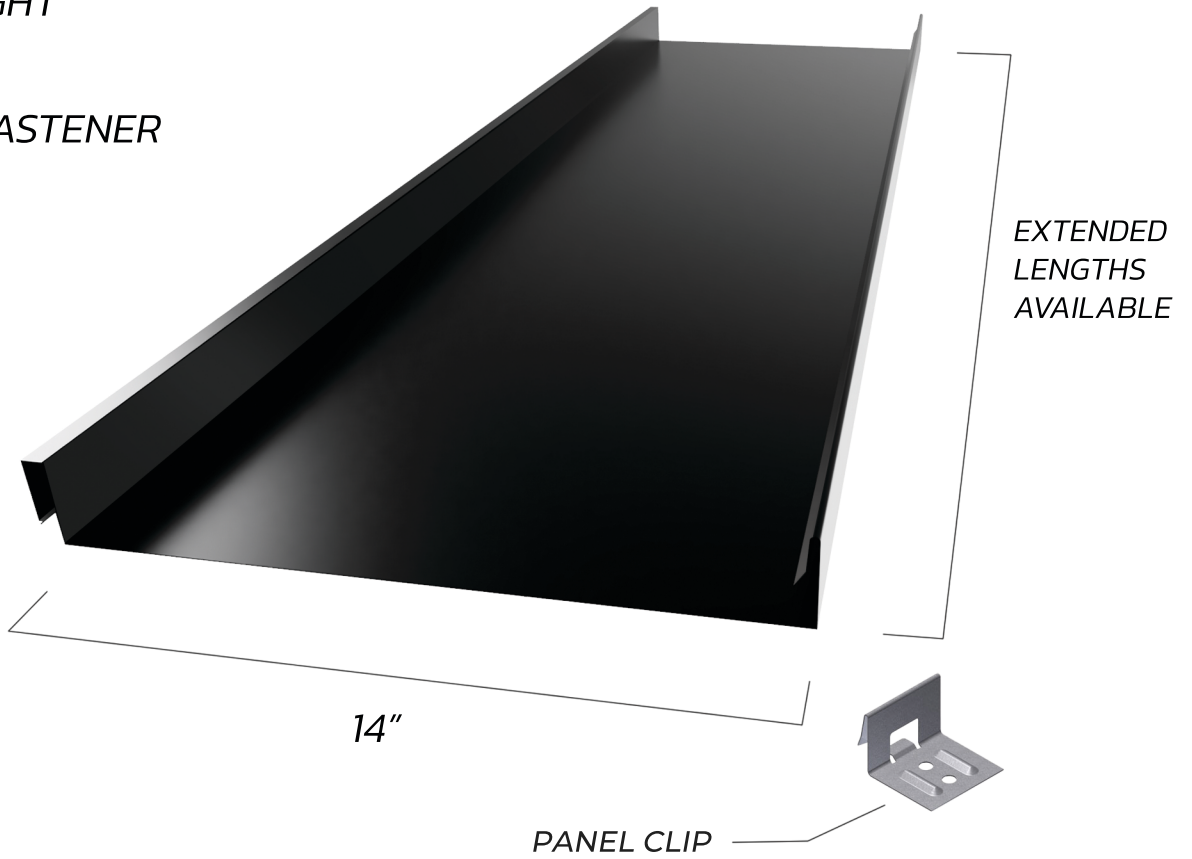

14" PANEL COVERAGE
 1-3/4" RIB HEIGHT
 CLIP SYSTEM
 CONCEALED FASTENER

FOR USE AS ROOFING / SIDING PANEL

***26G, 24G PVDF/KYNAR FINISH**

*ALTERNATE MATERIALS/FINISH AVAILABLE