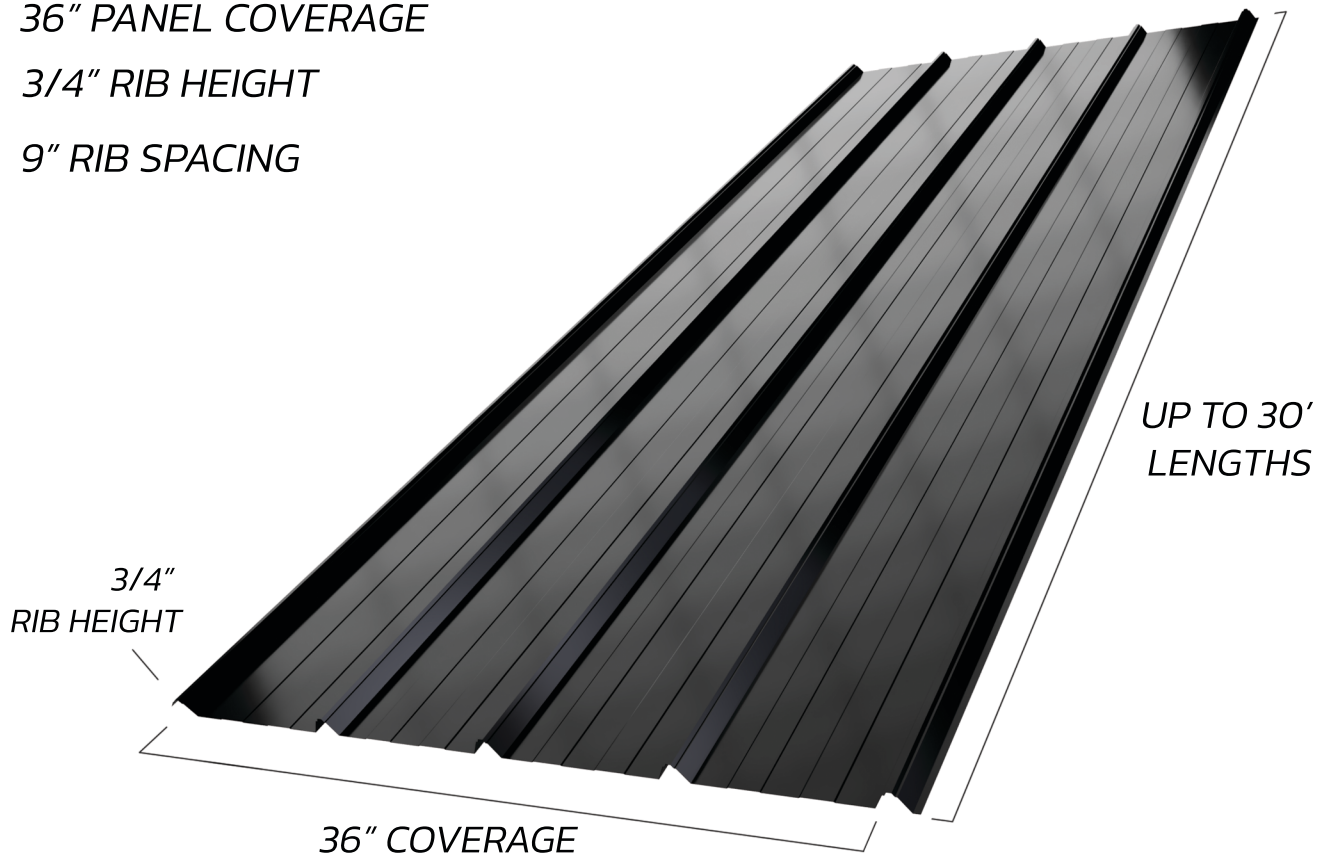

36" PANEL COVERAGE
3/4" RIB HEIGHT
9" RIB SPACING

FOR USE AS ROOFING & SIDING

29G, 26G WEATHER XL, SMP

*ALTERNATE MATERIALS/FINISH AVAIALABLE