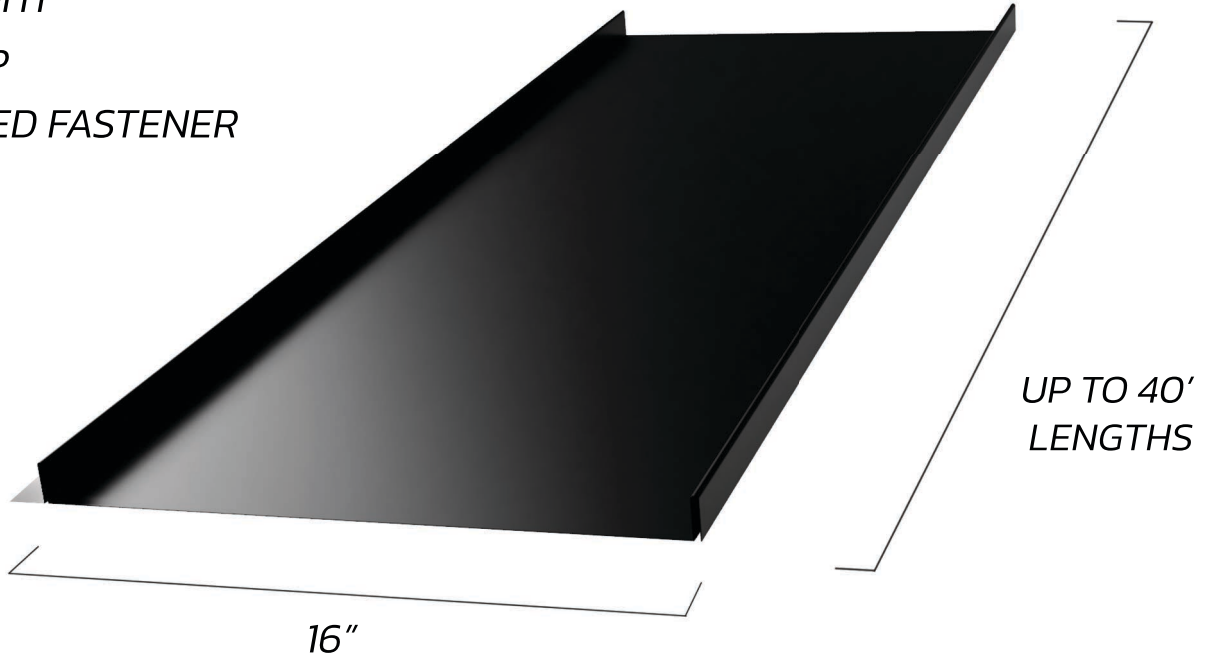

16" PANEL COVERAGE

1" RIB HEIGHT

NAIL STRIP

CONCEALED FASTENER

FOR USE AS ROOFING / SIDING PANEL

**\*26G, 24G PVDF/KYNAR FINISH**

*\*ALTERNATE MATERIALS/FINISH AVAILABLE*