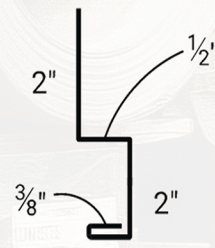

STANDARD TRIM

INSIDE CORNER

OUTSIDE CORNER

BROOM BASE

L BASE

J TRIM

Z TRIM

CRINKLE B. SLATE* CRINKLE CHARCOAL* CRINKLE BLACK*

29G AND 26G COLOR OPTIONS

Ask about specialty color availability

LO-PRO PANEL

3' LO-PROFILE PANEL

The LO-PRO PANEL features a 1/4" rib and is ideal for interior liner panel applications and exterior siding projects. This panel is easy to install and offers a seamless look as the lap is hidden in the s-lock.

S-LOCK

3' PANEL COVERAGE

1/4" RIB HEIGHT

4"