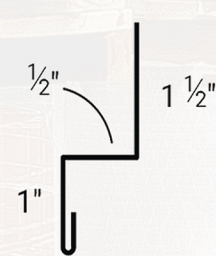

STANDARD TRIM

INSIDE CORNER

OUTSIDE CORNER

BROOM BASE

L BASE

J TRIM

Z TRIM

CRINKLE B. SLATE* CRINKLE CHARCOAL* CRINKLE BLACK*

29G AND 26G COLOR OPTIONS

Ask about specialty color availability

LO-PRO PANEL

3' LO-PROFILE PANEL

The LO-PRO PANEL features a 1/4" rib and is ideal for interior liner panel applications and exterior siding projects. This panel is easy to install and offers a seamless look as the lap is hidden in the s-lock.

S-LOCK

3' PANEL COVERAGE

1/4" RIB HEIGHT

4"