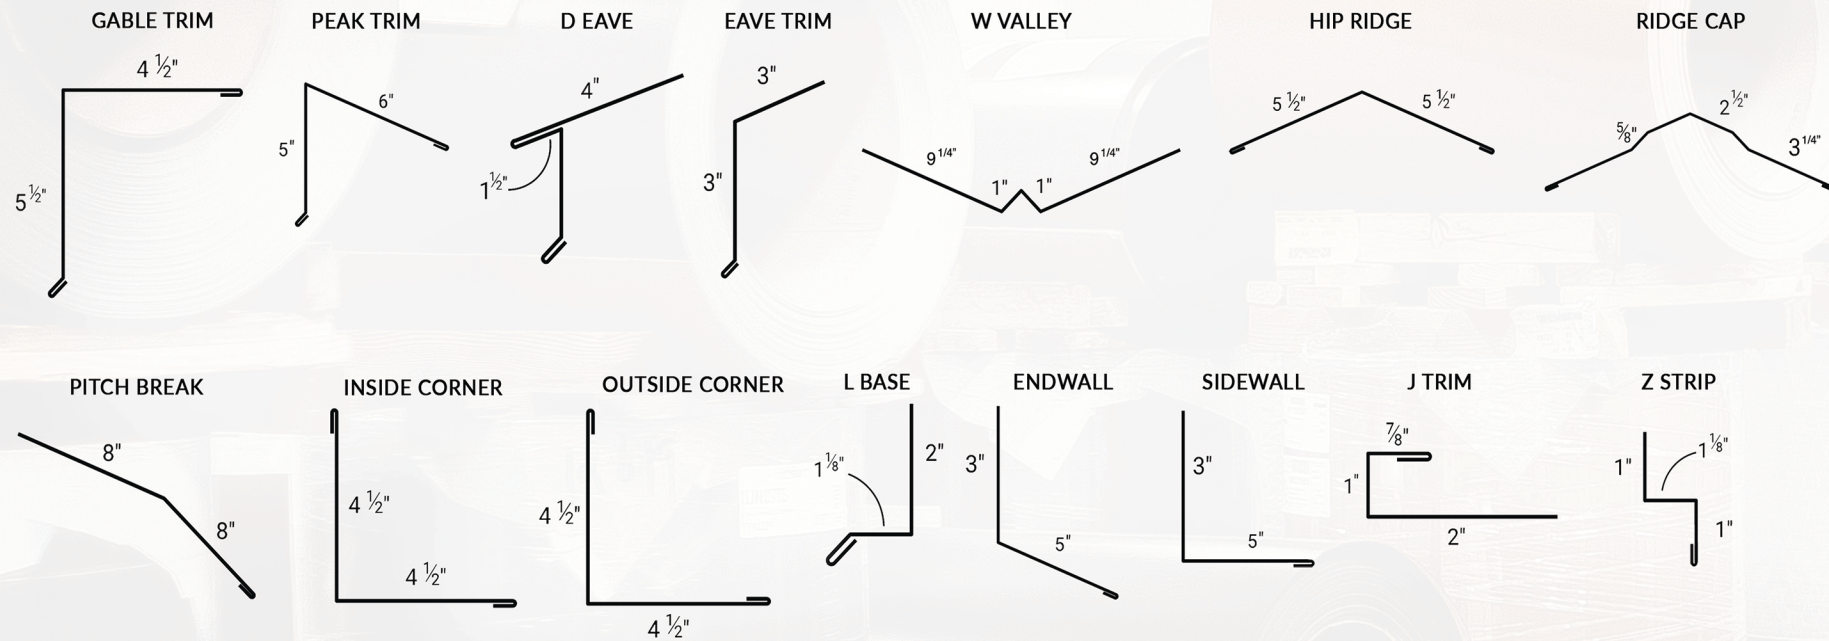

STANDARD TRIM

26G AND 24G COLOR OPTIONS

Ask about specialty color availability

EXTENDED LEAD TIME ON SPECIALTY COLORS
 ASK FOR 24GA AVAILABILITY
 40YR WARRANTY

7/8" Corrugated

7/8" Corrugated Panel

The 7/8" Corrugated panel has made its mark in the world of contemporary architecture, but is also used in rustic siding and roofing applications.

• 7/8" RIB HEIGHT

• CORRUGATION 2-5/8" O.C. •

• *29-36" WIDTH

PANEL OPTIONS

*SIDING APPLICATIONS REQUIRE A 1 RIB OVERLAP. ROOFING APPLICATIONS REQUIRE A 2 RIB OVERLAP.