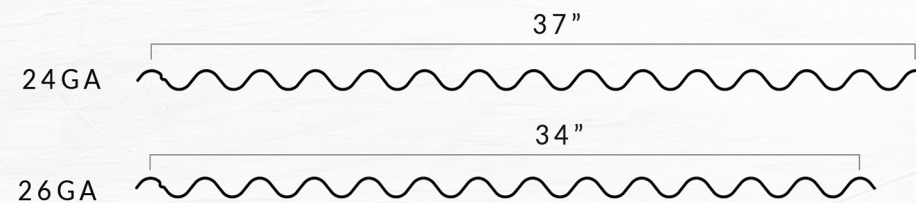

STANDARD TRIM

26G AND 24G COLOR OPTIONS

Ask about specialty color availability

EXTENDED LEAD TIME ON SPECIALTY COLORS
 ASK FOR 24GA AVAILABILITY
 40YR WARRANTY

7/8" Corrugated

7/8" Corrugated Panel

The 7/8" Corrugated panel has made its mark in the world of contemporary architecture, but is also used in rustic siding and roofing applications.

• 7/8" RIB HEIGHT

• CORRUGATION 2-5/8" O.C. •

• *29-36" WIDTH

PANEL OPTIONS

*SIDING APPLICATIONS REQUIRE A 1 RIB OVERLAP. ROOFING APPLICATIONS REQUIRE A 2 RIB OVERLAP.